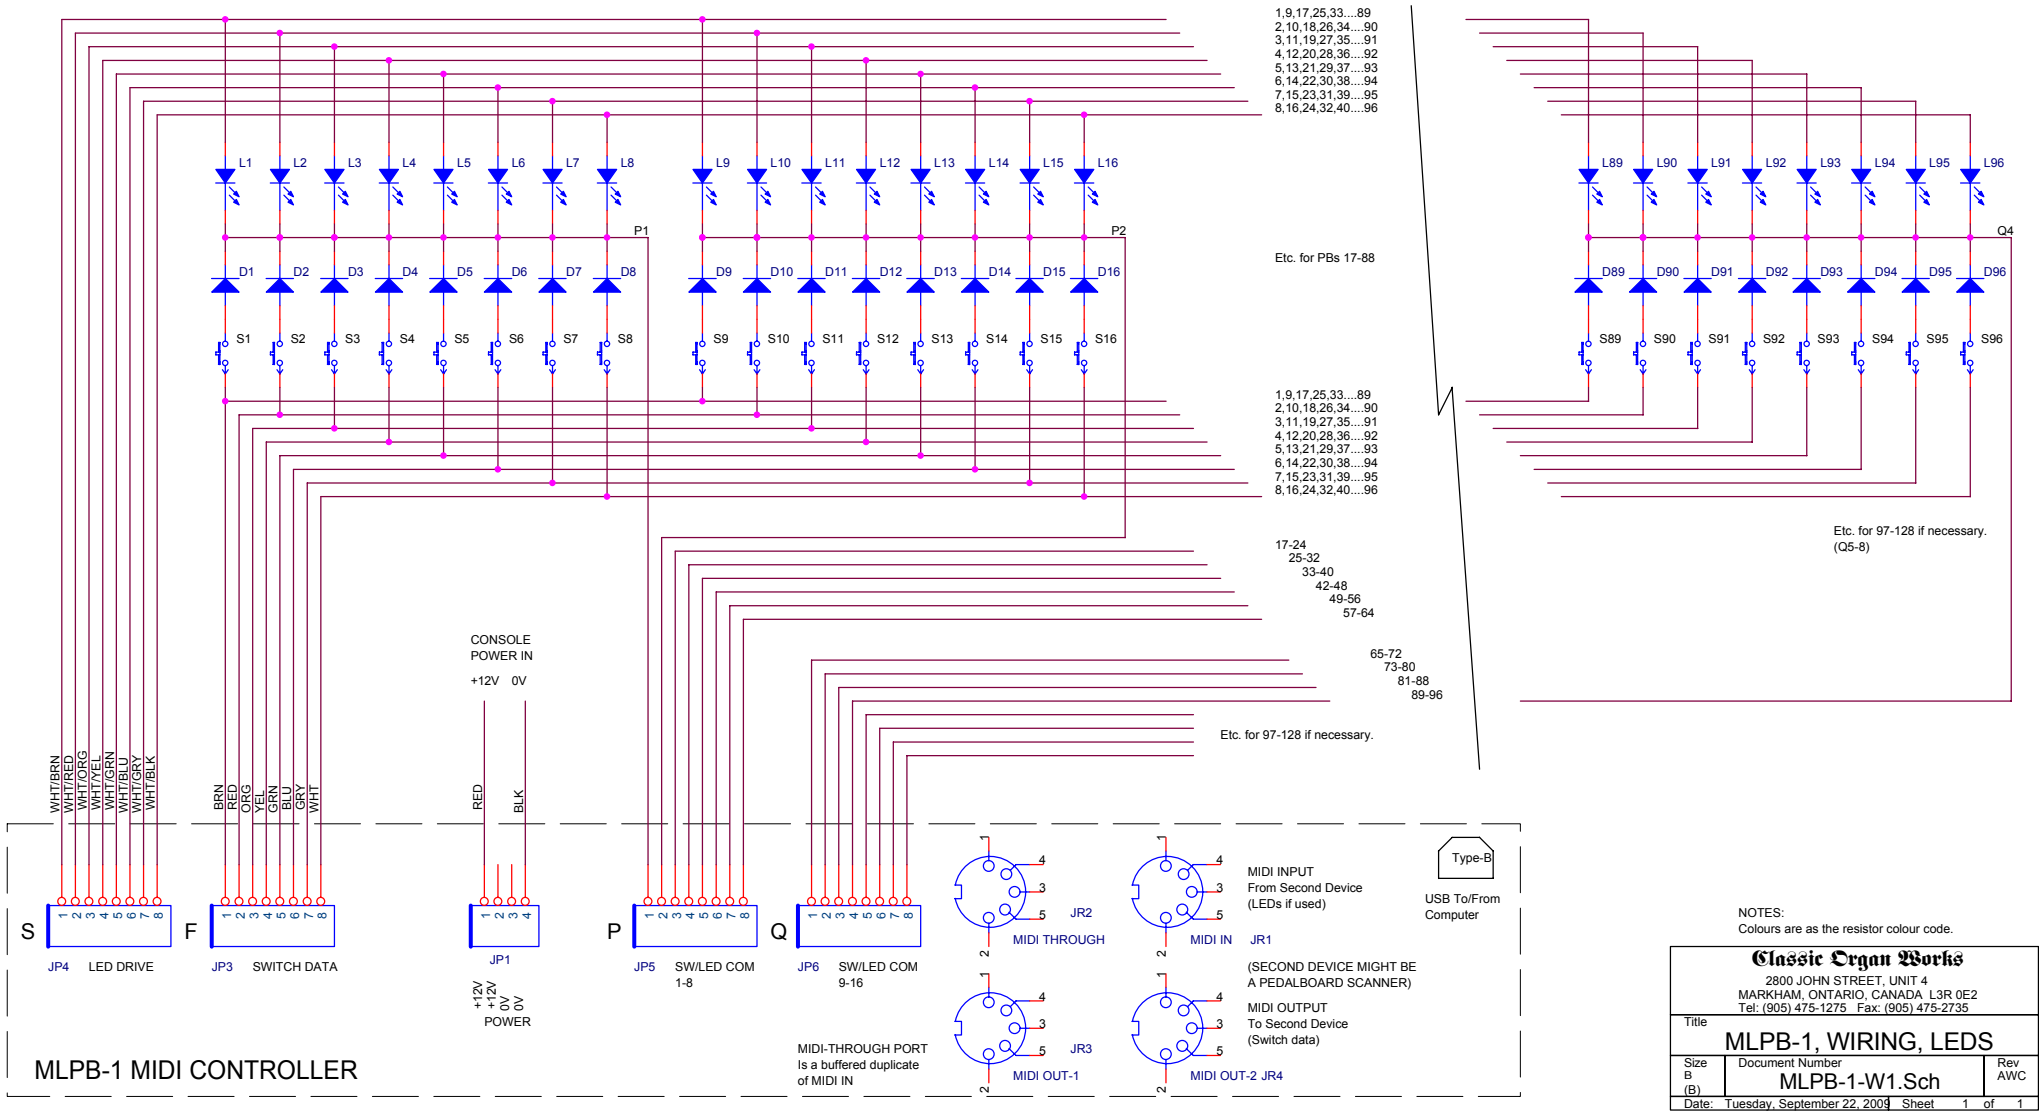

MLPB-1, WIRING LED PUSH-BUTTONS

MLPB-1 MIDI CONTROLLER

NOTES:
Colours are as the resistor colour code.

Classic Organ Works		
2800 JOHN STREET, UNIT 4 MARKHAM, ONTARIO, CANADA L3R 0E2 Tel: (905) 475-1275 Fax: (905) 475-2735		
Title MLPB-1, WIRING, LEDS		
Size B (B)	Document Number MLPB-1-W1.Sch	Rev AWC
Date: Tuesday, September 22, 2009 Sheet 1 of 1		