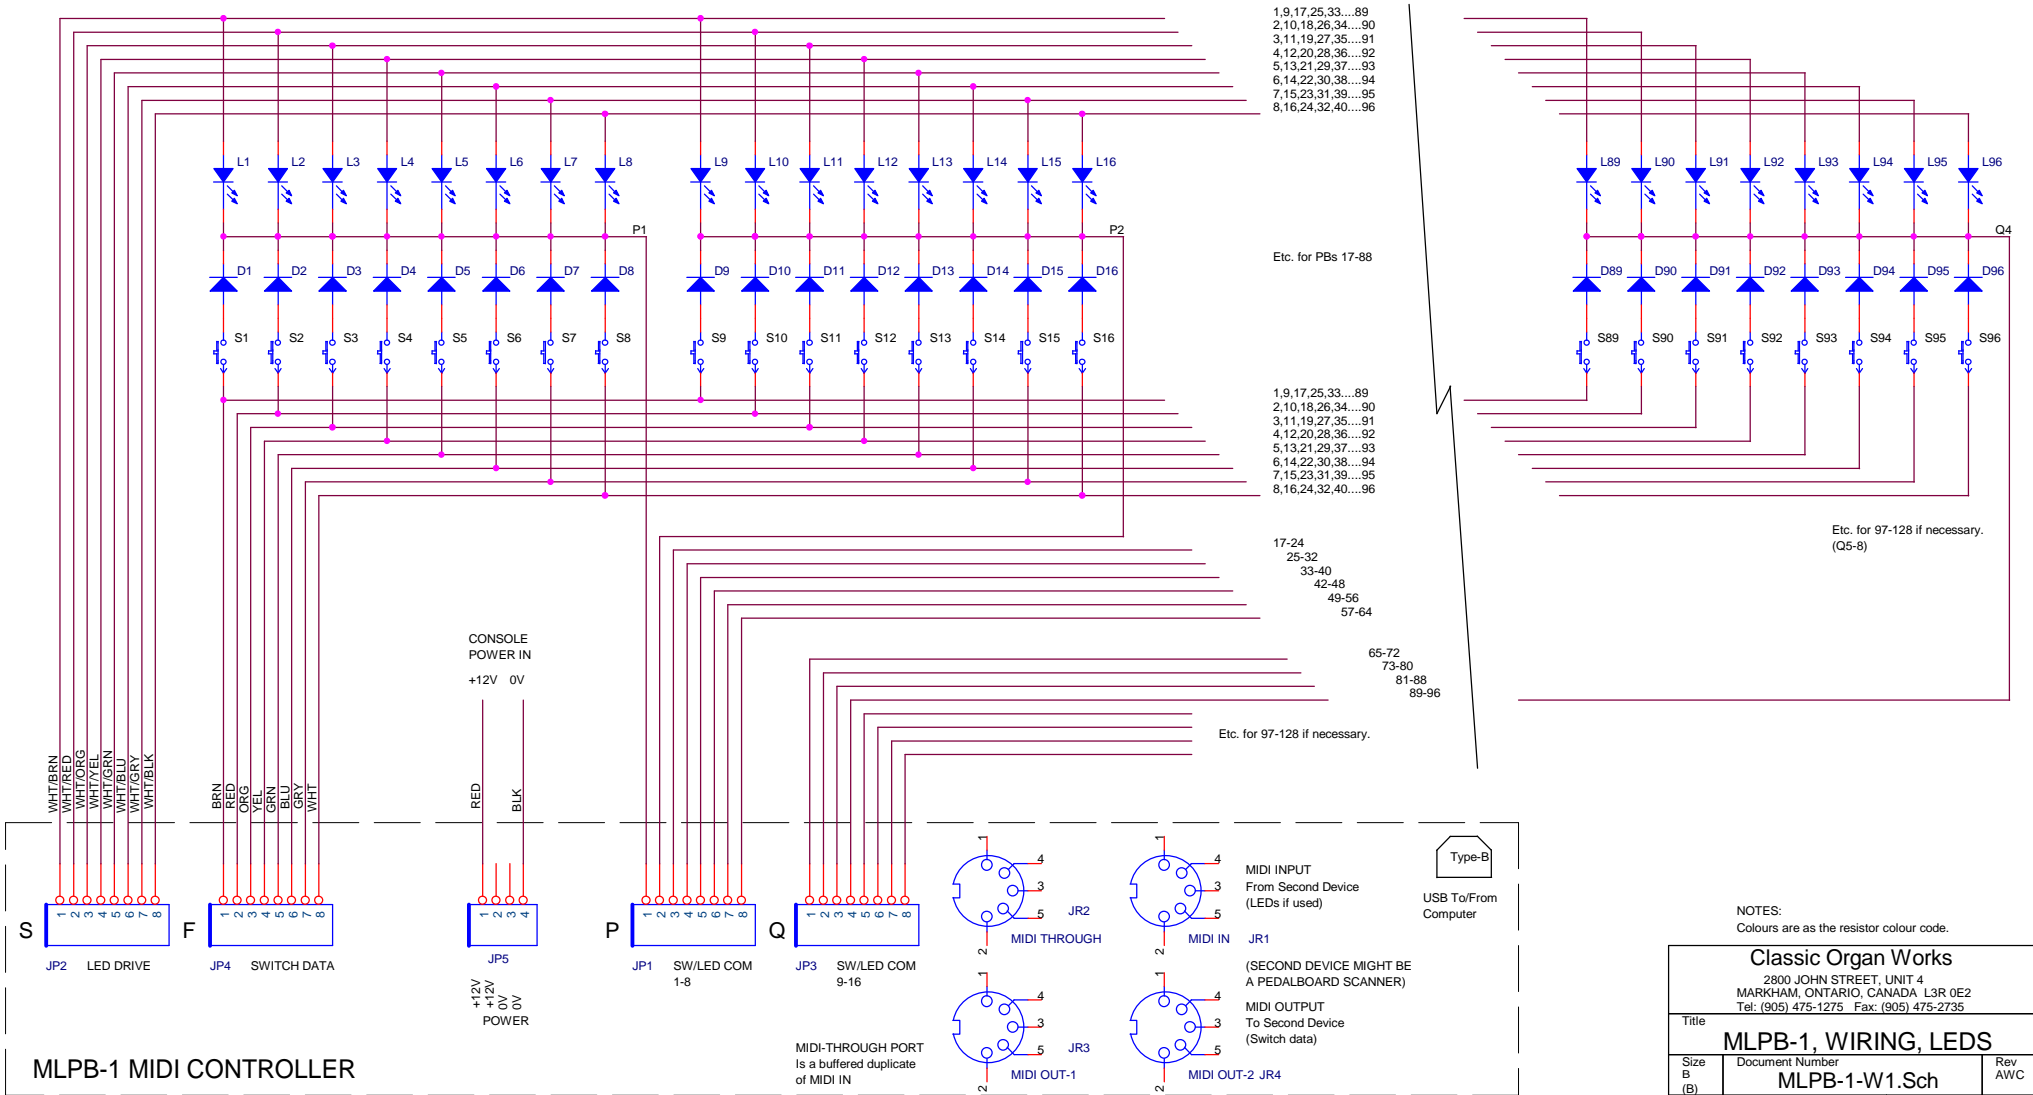

# MLPB-1, WIRING LED PUSH-BUTTONS

MLPB-1 MIDI CONTROLLER

NOTES:  
Colours are as the resistor colour code.

<b>Classic Organ Works</b> 2800 JOHN STREET, UNIT 4 MARKHAM, ONTARIO, CANADA L3R 0E2 Tel: (905) 475-1275 Fax: (905) 475-2735		
Title	MLPB-1, WIRING, LEDS	
Size B (B)	Document Number MLPB-1-W1.Sch	Rev AWC
Date: Thursday, December 20, 2018	Sheet	1 of 1